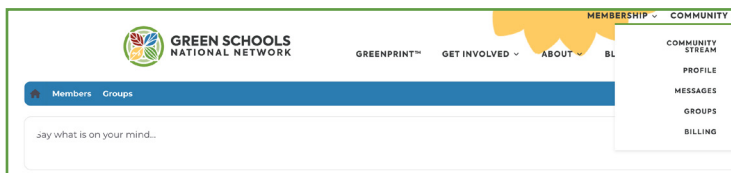

2. Once your account is created, login.

LOGIN

The screenshot shows the homepage of the Green Schools National Network. The header includes the logo and navigation links for 'MEMBERSHIP' and 'COMMUNITY'. The main content area features the headline 'is no longer an option; it's a necessity.' and a sub-headline 'In many American schools, students are learning 21st century skills without the necessary experiences to prepare them for shaping the 22nd century and beyond.' Below this is a 'BECOME A GREEN SCHOOL' button. The right side of the page has a 'COMMUNITY STREAM' menu with links for 'PROFILE', 'MESSAGES', 'GROUPS', and 'BILLING'. The background features an illustration of diverse students and a teacher.

3. Once you login, a new menu appears

4. Navigate to “Profile” to setup your profile

5. Complete your About section

6. Once your profile is setup, Navigate to “Groups” and join your group

7. You can search for your group using the search bar